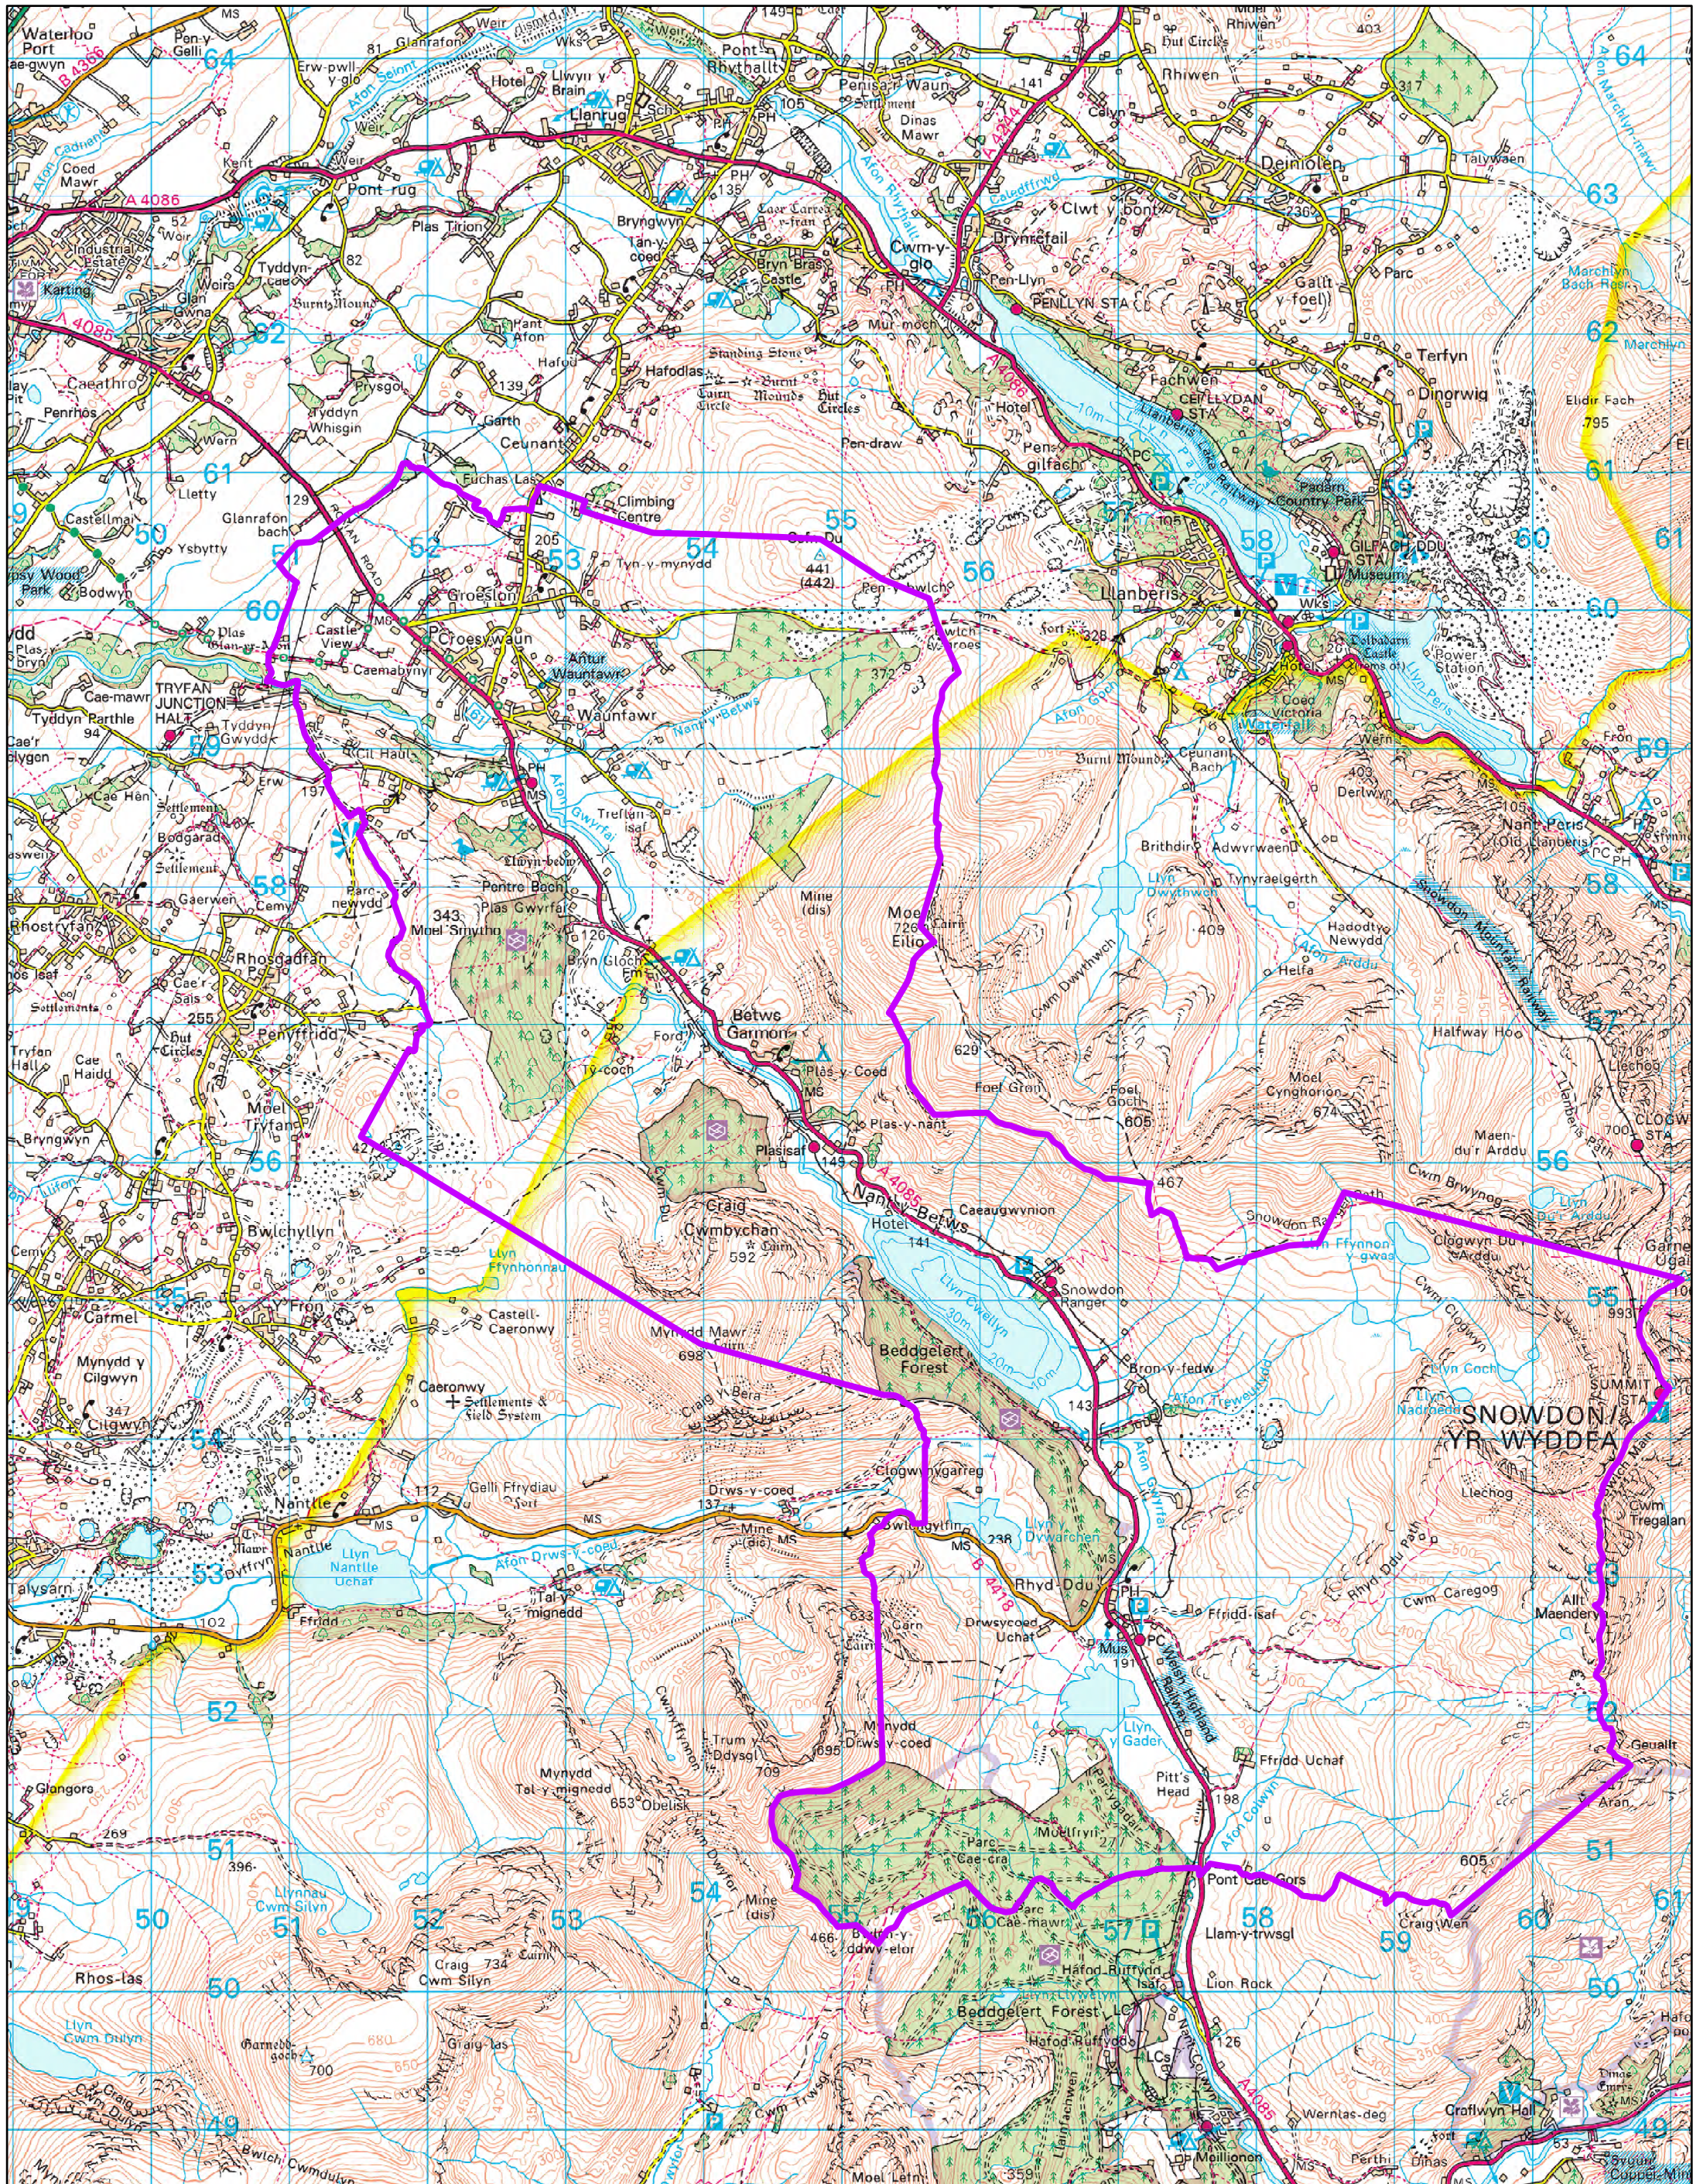

8.9 Ardal Waunfawr, Betws Garmon a Rhyd-Ddu Area Cynnig newydd / New proposal

Adran Cefnogaeth Gorfforaethol, Cyngor Gwynedd
© Hawlfraint y Goron a hawliau cronfa ddata 2017 Arolwg Ordnans 100023387

Corporate Support Department, Gwynedd Council
© Crown copyright and database rights 2017 Ordnance Survey 100023387